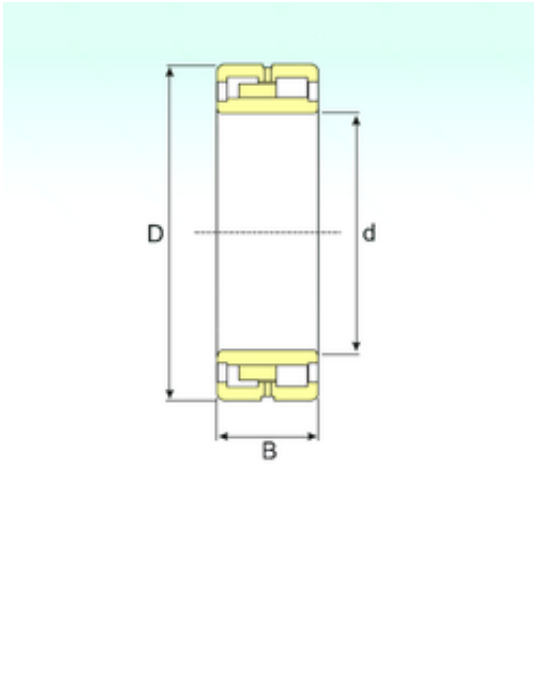

OF Bearing Industrial Co.,Ltd.

NNU 4952 K/SPW33 Bearing 2D drawings and 3D CAD models

ISB NNU 4952 K/SPW33 cylindrical roller bearings

Bearing No. NNU 4952 K/SPW33

Size	260x360x100 mm
Bore Diameter	260 mm
Outer Diameter	360 mm
Width	100 mm
d	260 mm
D	360 mm
B	100 mm
C	100 mm
Weight	30,5 Kg
Basic dynamic load rating (C)	733,04 kN
Basic static load rating (C0)	1666 kN
(Grease) Lubrication Speed	1940 r/min