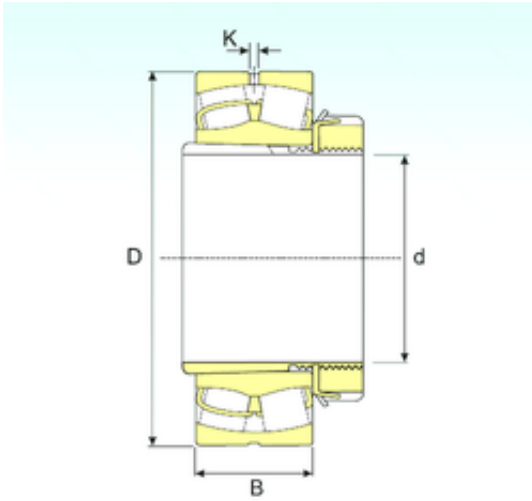

OF Bearing Industrial Co.,Ltd.

231/750 EKW33+OH31/750 Bearing 2D drawings and 3D CAD models

ISB 231/750 EKW33+OH31/750 spherical roller bearings

Bearing No. 231/750 EKW33+OH31/750

Size	710x1220x365 mm
Bore Diameter	710 mm
Outer Diameter	1220 mm
Width	365 mm
d	710 mm
D	1220 mm
B	365 mm
B1	493 mm
C	365 mm
K	12 mm
Weight	2045 Kg
Basic dynamic load rating (C)	13524 kN
Basic static load rating (C0)	28420 kN
(Grease) Lubrication Speed	309,6 r/min