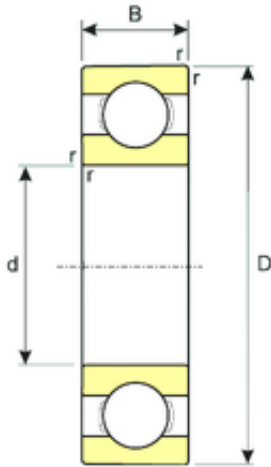

## ISB SS 61908 deep groove ball bearings

Bearing No. SS 61908

Size	40x62x12 mm
Bore Diameter	40 mm
Outer Diameter	62 mm
Width	12 mm
d	40 mm
D	62 mm
B	12 mm
C	12 mm
Basic dynamic load rating (C)	14,31 kN
Basic static load rating (C0)	10 kN
(Grease) Lubrication Speed	9360 r/min
(Oil) Lubrication Speed	11700 r/min

SS 61908 Bearing 2D drawings and 3D CAD models