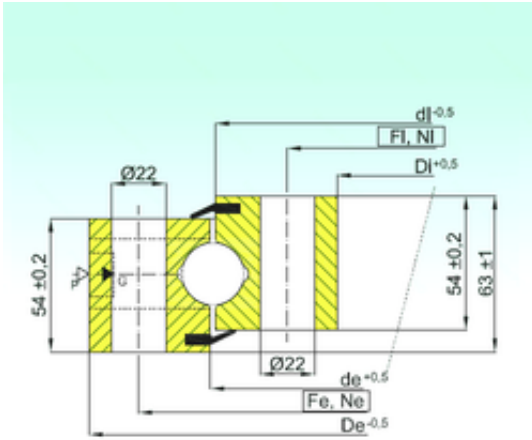

OF Bearing Industrial Co.,Ltd.

ISB NB1.25.0555.200-1PPN thrust ball bearings

Bearing No. NB1.25.0555.200-1PPN

NB1.25.0555.200-1PPN Bearing 2D drawings and 3D CAD models

Size	455x655x63 mm
Bore Diameter	455 mm
Outer Diameter	655 mm
Width	63 mm
d	455 mm
D	655 mm
H	63 mm
de	554 mm
di	556 mm
Di	455 mm
De	655 mm
Fe	615 mm
Ne	20 mm
Fi	495 mm
Ni	20 mm