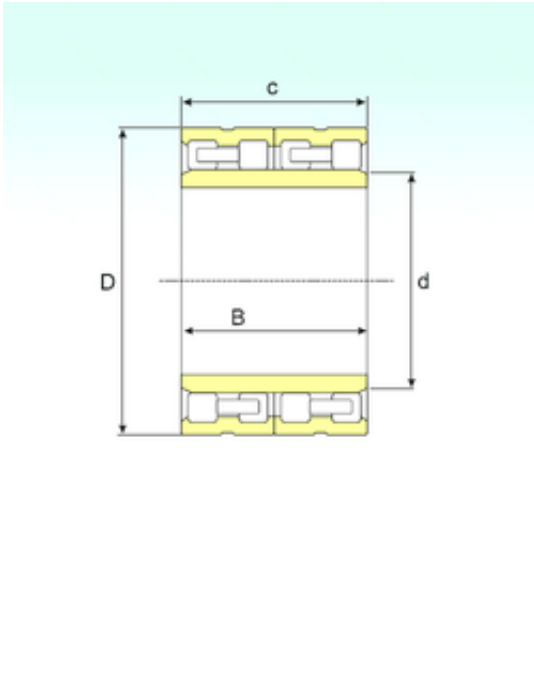

OF Bearing Industrial Co.,Ltd.

FC 5684280 Bearing 2D drawings and 3D CAD models

ISB FC 5684280 cylindrical roller bearings

Bearing No. FC 5684280

Size	280x420x280 mm
Bore Diameter	280 mm
Outer Diameter	420 mm
Width	280 mm
d	280 mm
D	420 mm
B	280 mm
C	280 mm
Weight	139 Kg
Basic dynamic load rating (C)	3500 kN