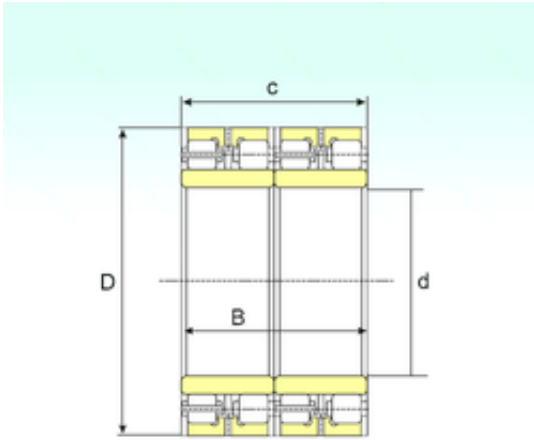

OF Bearing Industrial Co.,Ltd.

FCDP 130184670 Bearing 2D drawings and 3D CAD models

ISB FCDP 130184670 cylindrical roller bearings

Bearing No. FCDP 130184670

Size	650x920x670 mm
Bore Diameter	650 mm
Outer Diameter	920 mm
Width	670 mm
d	650 mm
D	920 mm
B	670 mm
C	670 mm
Weight	1460 Kg
Basic dynamic load rating (C)	14300 kN