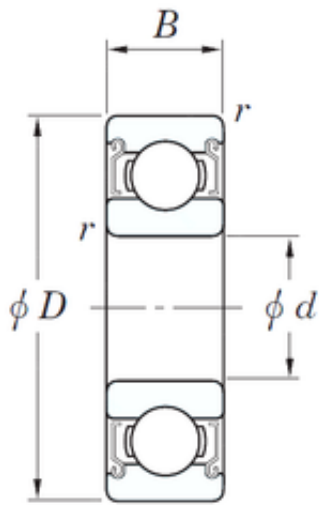

OF Bearing Industrial Co.,Ltd.

KOYO SE 6005 ZZSTMG3 deep groove ball bearings

Bearing No. SE 6005 ZZSTMG3

Size	25x47x12 mm
Bore Diameter	25 mm
Outer Diameter	47 mm
Width	12 mm
d	25 mm
D	47 mm
B	12 mm
C	12 mm
r	0,6 mm
Basic dynamic load rating (C)	10,1 kN

SE 6005 ZZSTMG3 Bearing 2D drawings and 3D CAD models