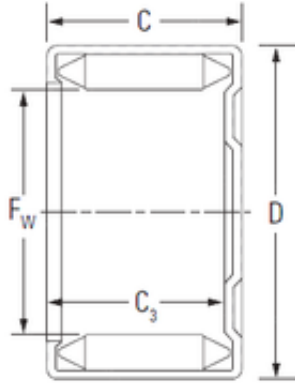

OF Bearing Industrial Co.,Ltd.

KOYO DLF 30 20 needle roller bearings

Bearing No. DLF 30 20

Size	30x38x20 mm
Bore Diameter	30 mm
Outer Diameter	38 mm
Width	20 mm
Fw	30 mm
D	38 mm
C	20 mm
C1	17.70 mm
Weight	0.055 Kg
Basic dynamic load rating (C)	26.0 kN

DLF 30 20 Bearing 2D drawings and 3D CAD models