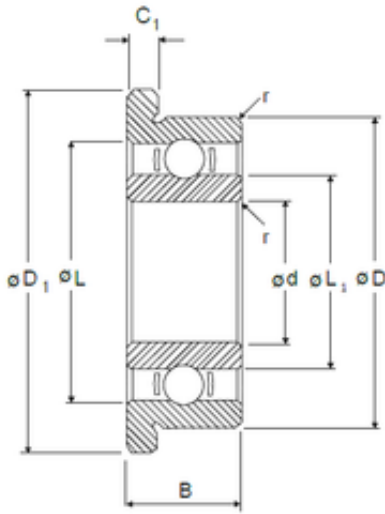

OF Bearing Industrial Co.,Ltd.

NMB LF-1280 deep groove ball bearings

Bearing No. LF-1280

LF-1280 Bearing 2D drawings and 3D CAD models

Size	8x12x2.5 mm
Bore Diameter	8 mm
Outer Diameter	12 mm
Width	2,5 mm
d	8 mm
D	12 mm
B	2,5 mm
C	2,5 mm
r min.	0,1 mm
C1	0,6 mm
D1	13,2 mm
L	10,93 mm
L1	9,1 mm
Basic dynamic load rating (C)	0,506 kN