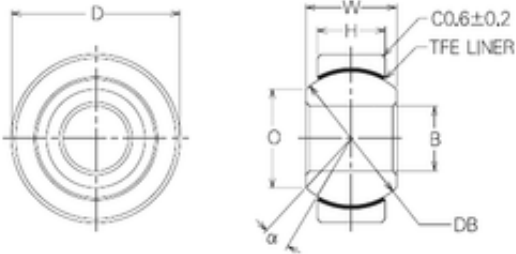

## NMB SBT6 plain bearings

Bearing No. SBT6

Size	6x18x9 mm
Bore Diameter	6 mm
Outer Diameter	18 mm
Width	9 mm
d	6 mm
D	18 mm
B	9 mm
C	6,75 mm
Db	14,288 mm
O	11,1 mm
B	6 mm
D	18 mm
H	6,75 mm
W	9 mm
Angle	10 °
Weight	0,014 Kg
Basic dynamic load rating (C)	16,57 kN
Static load rating radial (C0)	36,28 kN

SBT6 Bearing 2D drawings and 3D CAD models