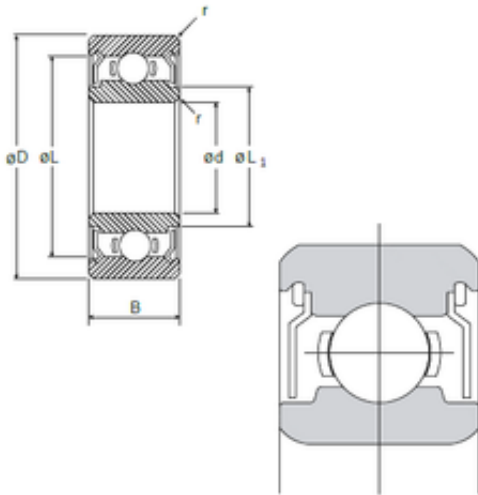

## NMB L-1150ZZY04 deep groove ball bearings

Bearing No. L-1150ZZY04

L-1150ZZY04 Bearing 2D drawings and 3D CAD models

Size	5x11x4 mm
Bore Diameter	5 mm
Outer Diameter	11 mm
Width	4 mm
d	5 mm
D	11 mm
B	4 mm
C	4 mm
r min.	0,15 mm
L	9,54 mm
L1	6,4 mm
Basic dynamic load rating (C)	0,714 kN