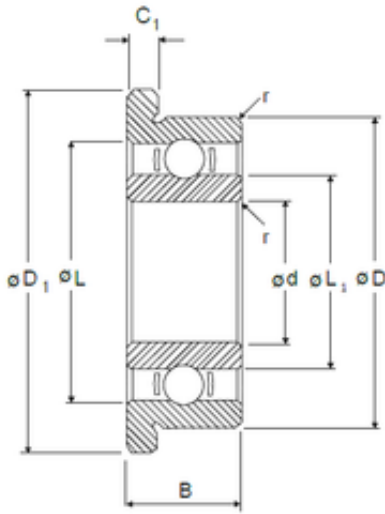

OF Bearing Industrial Co.,Ltd.

NMB RF-1340 deep groove ball bearings

Bearing No. RF-1340

RF-1340 Bearing 2D drawings and 3D CAD models

Size	4x13x5 mm
Bore Diameter	4 mm
Outer Diameter	13 mm
Width	5 mm
d	4 mm
D	13 mm
B	5 mm
C	5 mm
r min.	0,2 mm
C1	1 mm
D1	15 mm
L	11,04 mm
L1	7 mm
Basic dynamic load rating (C)	1,306 kN