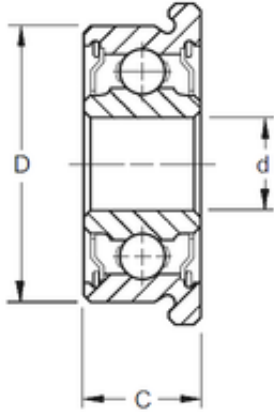

OF Bearing Industrial Co.,Ltd.

ZEN MF52-2Z deep groove ball bearings

Bearing No. MF52-2Z

Size	2x5x2.5 mm
Bore Diameter	2 mm
Outer Diameter	5 mm
Width	2,5 mm
d	2 mm
D	5 mm
B	2,5 mm
C	2,5 mm
Basic dynamic load rating (C)	0,169 kN
Basic static load rating (C0)	0,05 kN

MF52-2Z Bearing 2D drawings and 3D CAD models