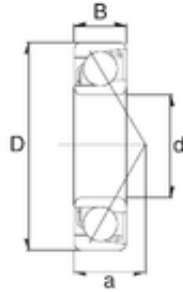

OF Bearing Industrial Co.,Ltd.

ZEN S7308B angular contact ball bearings

Bearing No. S7308B

Size	40x90x23 mm
Bore Diameter	40 mm
Outer Diameter	90 mm
Width	23 mm
d	40 mm
D	90 mm
B	23 mm
C	23 mm
Weight	0,6 Kg
Basic dynamic load rating (C)	49,3 kN
Basic static load rating (C0)	29,9 kN
(Grease) Lubrication Speed	6800 r/min

S7308B Bearing 2D drawings and 3D CAD models