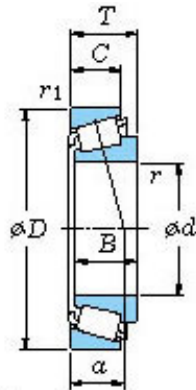

OF Bearing Industrial Co.,Ltd.

Koyo NSK Timken 15123/245 15123r/15245r Auto Parts Taper Roller Wheel Hub Bearing for ...

Bearing No. 15123/245

■ Mounting dimensions

15123/245 Bearing 2D drawings and 3D CAD models

Bearing No.	15123/245
d	31.75
D	62
T	18.161
B	19.05
r(min)	SP
r1(min)	1.2
Cr	55.7
C0r	50.7
Cu	7.30
Grease lub.	6400
Oil lub.	8600
C	14.288
a	13.2 mm
da	42.5
db	36.5
Da	55.0
Db	58.0
ra(max)	3.5
rb(max)	1.2
e	0.35
Y1	1.71
Y0	0.94
(Refer.) Mass(kg)	0.238