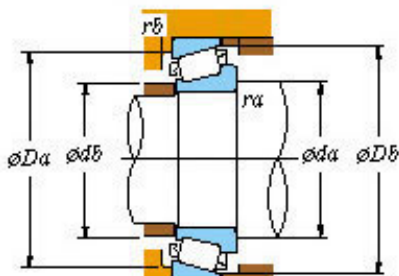

OF Bearing Industrial Co.,Ltd.

Koyo NSK Timken 15123/245 15123r/15245r Auto Parts Taper Roller Wheel Hub Bearing for ...

Bearing No. 15123/245

■ Mounting dimensions

15123/245 Bearing 2D drawings and 3D CAD models

Bearing No.	15123/245
d	31.75
D	62
T	18.161
B	19.05
r(min)	SP
r1(min)	1.2
Cr	55.7
C0r	50.7
Cu	7.30
Grease lub.	6400
Oil lub.	8600
C	14.288
a	13.2 mm
da	42.5
db	36.5
Da	55.0
Db	58.0
ra(max)	3.5
rb(max)	1.2
e	0.35
Y1	1.71
Y0	0.94
(Refer.) Mass(kg)	0.238