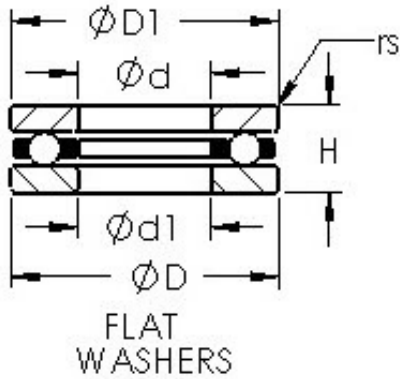

## AST F2X-7 thrust ball bearings

Bearing No. F2X-7

Bore Diameter	2,5 mm
Outer Diameter	7 mm
Bearing Type	with flat raceway(s)
Bore Dia (d)	2.5000
Outer Dia (D)	7.0000
Radius (min) (rs)	0.100
Dynamic Load Rating (Cr)	156
Static Load Rating (Cor)	117
Ball Qty	6
Ball Dia (Dw)	1.2000
Height (H)	3.5000
Outer Dia. Pilot (D1)	7.0000
Bore Dia. Clearance (d1)	2.5000
Weight (g)	0.90
Material	52100 chrome steel, or equivalent.