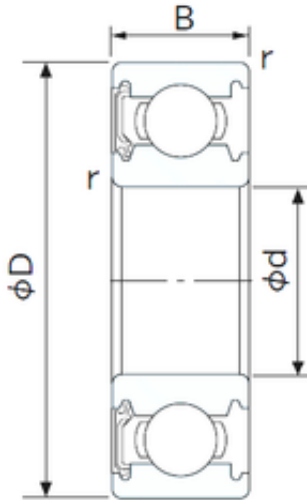

## CYSD 6840-RZ deep groove ball bearings

Bearing No. 6840-RZ

Size	200x250x24 mm
Bore Diameter	200 mm
Outer Diameter	250 mm
Width	24 mm
d	200 mm
D	250 mm
B	24 mm
C	24 mm
r min.	1,5 mm
Weight	2,67 Kg
Basic dynamic load rating (C)	74 kN

6840-RZ Bearing 2D drawings and 3D CAD models