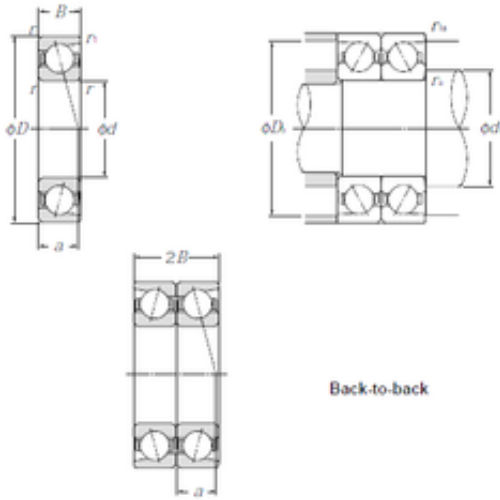

OF Bearing Industrial Co.,Ltd.

CYSD 7805CDB angular contact ball bearings

Bearing No. 7805CDB

7805CDB Bearing 2D drawings and 3D CAD models

| | |
|-------------------------------|-------------|
| Size | 25x37x7 mm |
| Bore Diameter | 25 mm |
| Outer Diameter | 37 mm |
| Width | 7 mm |
| d | 25 mm |
| D | 37 mm |
| B | 7 mm |
| C | 7 mm |
| Angle (°) | 15 ° |
| r min. | 0,3 mm |
| 2B | 14 mm |
| Weight | 0,042 Kg |
| Basic dynamic load rating (C) | 8,2 kN |
| Basic static load rating (C0) | 7,65 kN |
| (Grease) Lubrication Speed | 21000 r/min |