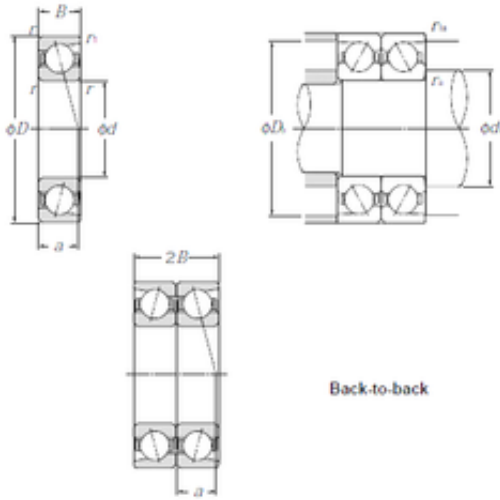

OF Bearing Industrial Co.,Ltd.

CYSD 7220DB angular contact ball bearings

Bearing No. 7220DB

7220DB Bearing 2D drawings and 3D CAD models

Size	100x180x34 mm
Bore Diameter	100 mm
Outer Diameter	180 mm
Width	34 mm
d	100 mm
D	180 mm
B	34 mm
C	34 mm
Angle (°)	25 °
r min.	2,1 mm
2B	68 mm
Weight	6,4 Kg
Basic dynamic load rating (C)	233 kN
Basic static load rating (C0)	251 kN
(Grease) Lubrication Speed	3100 r/min