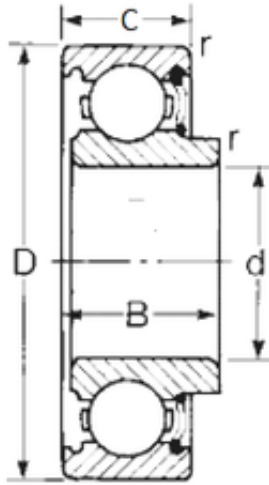

OF Bearing Industrial Co.,Ltd.

CYSD 8509 deep groove ball bearings

Bearing No. 8509

Size	45x85x24 mm
Bore Diameter	45 mm
Outer Diameter	85 mm
Width	24 mm
d	45 mm
D	85 mm
B	24 mm
C	21 mm
r min.	1 mm
Weight	0,54 Kg
Basic dynamic load rating (C)	31,67 kN

8509 Bearing 2D drawings and 3D CAD models