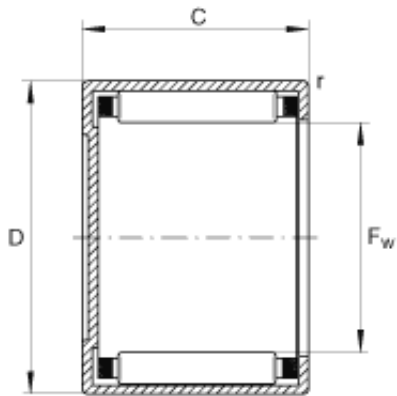

OF Bearing Industrial Co.,Ltd.

INA BCE57 needle roller bearings

Bearing No. BCE57

Size	7.938x12.7x11.112 mm
Bore Diameter	7,938 mm
Outer Diameter	12,7 mm
Width	11,112 mm
F _w	5/16 inch
F _w	7,938 mm
D	0,5 inch
D	12,7 mm
C	0,437 inch
C	11,112 mm
m	0,013 lbs / Weight
m	6 g / Weight
C _r	1060 lbf / Dynamic load rating (radial)
C _r	4700 N / Dynamic load rating (radial)
C _{0r}	1090 lbf / Static load rating (radial)
C _{0r}	4850 N / Static load rating (radial)
n _G	29000 1/min / Limiting speed
n _B	20300 1/min / Reference speed
Category	Bearings
Inventory	0.0
Manufacturer Name	SCHAEFFLER GROUP
Minimum Buy Quantity	N/A

BCE57 Bearing 2D drawings and 3D CAD models

OF Bearing Industrial Co.,Ltd.

Weight / Kilogram	0.005
EAN	4012802620573
Product Group	B04144