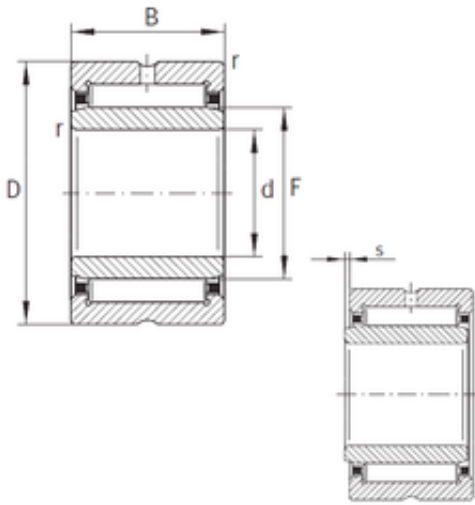

## INA NA4828-XL needle roller bearings

Bearing No. NA4828-XL

Size	140x175x35 mm
Bore Diameter	140 mm
Outer Diameter	175 mm
Width	35 mm
d	140 mm
Fw	155 mm
D	175 mm
B	35 mm
C	35 mm
r min.	1,1 mm
S	1 mm
Weight	1,92 Kg
Basic dynamic load rating (C)	136 kN
Basic static load rating (C0)	325 kN
Fatigue load limit (Pu)	50
Reference speed	2 000 r/min

NA4828-XL Bearing 2D drawings and 3D CAD models