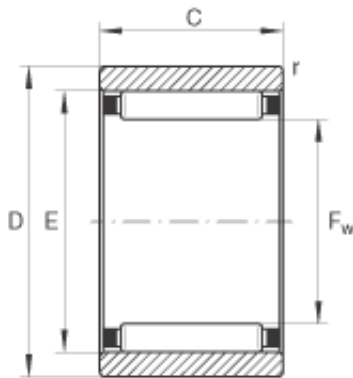

OF Bearing Industrial Co.,Ltd.

INA RNAO65X85X30 needle roller bearings

Bearing No. RNAO65X85X30

RNAO65X85X30 Bearing 2D drawings and 3D CAD models

Size	65x85x30 mm
Bore Diameter	65 mm
Outer Diameter	85 mm
Width	30 mm
F_w	65 mm
D	85 mm
C	30 mm
D_a	73,8 mm
D_b	66 mm
d_b	72,2 mm
E	73 mm
$r_{a \max}$	1 mm
r_{\min}	1 mm
m	464 g / Weight
C_r	64000 N / Dynamic load rating (radial)
C_{0r}	123000 N / Static load rating (radial)
C_{ur}	21100 N / Fatigue limit load, radial
n_G	7100 1/min / Limiting speed
n_B	4000 1/min / Reference speed
Category	Bearings
Inventory	0.0
Manufacturer Name	SCHAEFFLER GROUP