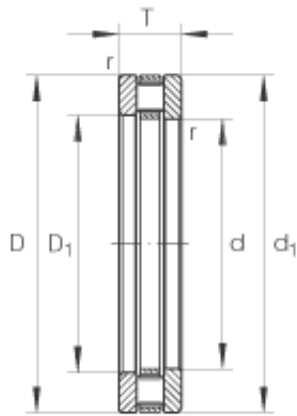

OF Bearing Industrial Co.,Ltd.

INA 81108-TV thrust roller bearings

Bearing No. 81108-TV

Size	40x60x13 mm
Bore Diameter	40 mm
Outer Diameter	60 mm
Width	13 mm
d	40 mm
D	60 mm
T	13 mm
D ₁	42 mm
d ₁	60 mm
r _{min}	0,6 mm
m	0,105 kg / Weight
C _a	56000 N / Dynamic load rating (axial)
C _{0a}	148000 N / Static load rating (axial)
C _{ua}	14500 N / Fatigue limit load
n _G	5900 1/min / Limiting speed
n _B	2190 1/min / Reference speed
- K81108-TV / Allocated axial cylindrical roller and cage assembly	K81108TV / Allocated axial cylindrical roller and cage assembly
	GS81108 / Allocated housing locating washer
	WS81108 / Allocated shaft locating washer
Category	Ball Bearings
Inventory	0.0

81108-TV Bearing 2D drawings and 3D CAD models

OF Bearing Industrial Co.,Ltd.

Manufacturer Name	SCHAEFFLER GROUP
Minimum Buy Quantity	N/A
Weight / Kilogram	0
EAN	4012802030778
Product Group	B00308